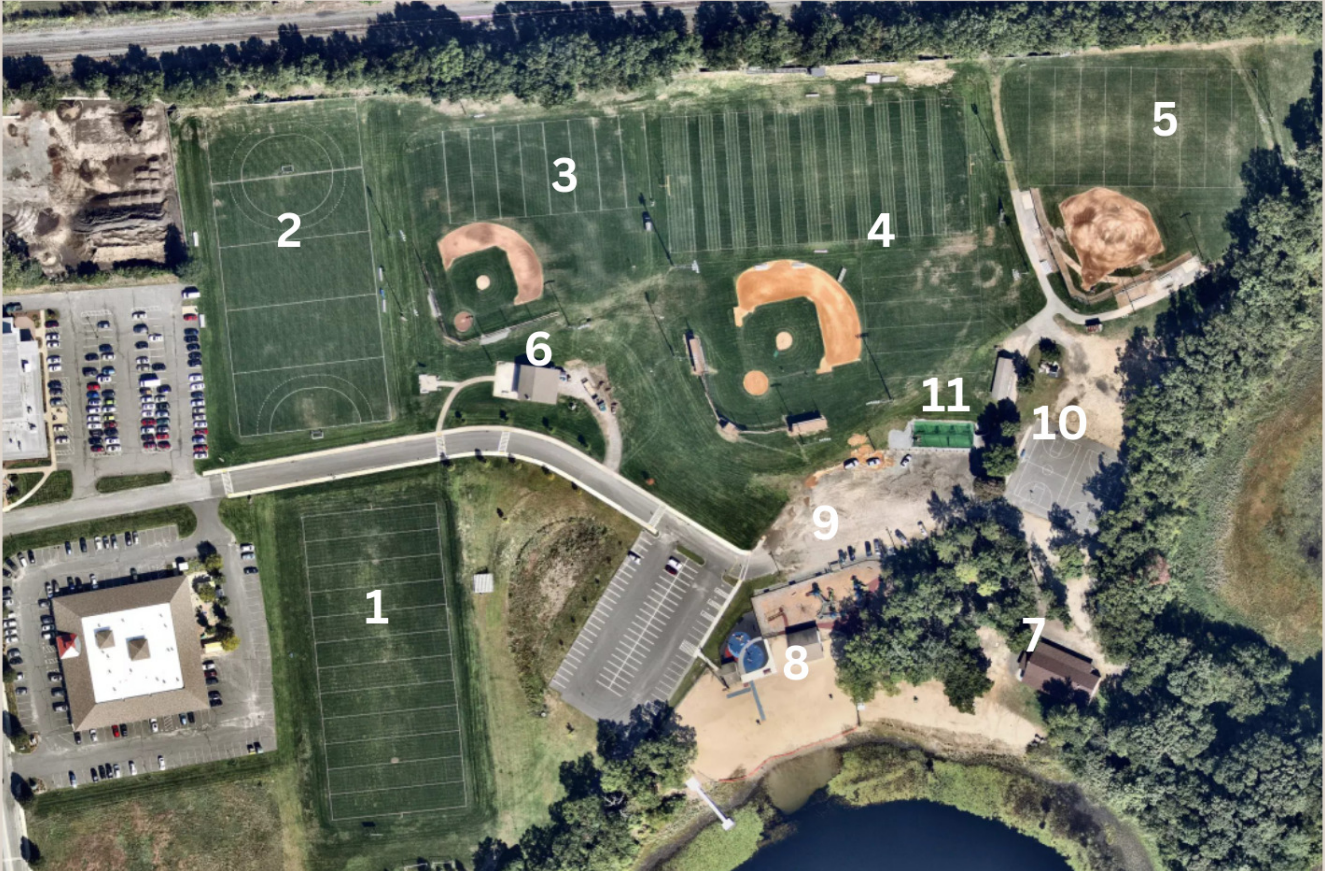

SPEC POND RECREATIONAL COMPLEX

LOCATION KEY:

1. **Gagliarducci Field:** Multipurpose field used for lacrosse, soccer, and football
2. **Field Hockey and Lacrosse Field**
3. **Burnham Field:** 75' baseball diamond for baseball, football and pre-k programs
4. **Farrell Field:** 90' baseball diamond for baseball, football, and small soccer field
5. **McLaughlin Field:** 60/65' softball diamond for softball, baseball, and football
6. **Garvey Field House:** Concession and bathrooms
7. **Spec Pond Pinney Pavilion**
8. **Spec Pond Beach and Amy's Sparkle Splash Pad**
9. **Country Bank Playground**
10. **Outdoor Basketball Courts**
11. **Batting Tunnel**